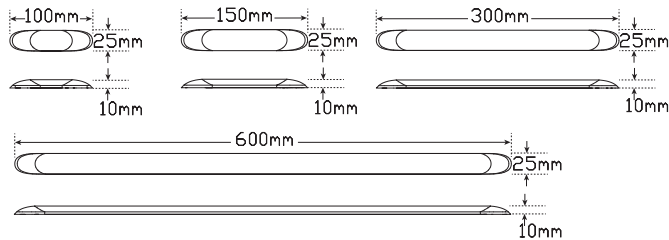

P/N 1061 - 12 Volt

P/N 1061/24 - 24 Volt

P/N 10121 - 12 Volt

P/N 10121/24 - 24 Volt

Part No.	1016	1031	1061	10121
	1016/24	1031/24	1061/24	10121/24
<b>Function</b>	Interior/Exterior	Interior/Exterior	Interior/Exterior	Interior/Exterior
<b>Size</b>	100 x 25 x 10mm	150 x 25 x 10mm	300 x 25 x 10mm	600 x 25 x 10mm
<b>LED Qty</b>	16 SMD	31 SMD	61 SMD	121 SMD
<b>Lumen</b>	46lm	90lm	340lm	670lm
<b>Cable</b>	10cm	10cm	10cm	10cm
<b>Lens</b>	Polycarbonate	Polycarbonate	Polycarbonate	Polycarbonate
<b>Base</b>	Polycarbonate	Polycarbonate	Polycarbonate	Polycarbonate
<b>Bezel</b>	ABS	ABS	ABS	ABS
<b>Package</b>	Single Blister	Single Blister	Single Blister	Single Blister
<b>Draw</b>				
<b>@13.8V</b>	0.11A	0.17A	0.31A	0.58A
<b>@28V</b>	0.05A	0.07A	0.17A	0.31A

## Fitting Instructions

Remove bezel at each end and surface mount using two screw points, run wires through hole in mounting surface and refit bezel by clicking into place.

**Wire Colours:** Red - Power, White - Earth