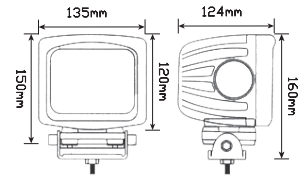

Fitting Instructions

Fix to mounting surface using stainless steel bolts and adjustable stainless steel bracket supplied.

All enquiries P: (03) 9466 7075 E: led@ledtech.com.au, www.ledautolamps.com