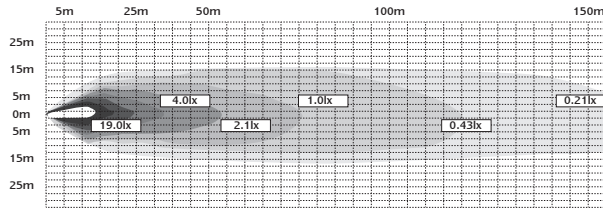

13590 Series

Function	90 Watt Spot or flood Lamp
Size	135mm x 160mm x 124mm
Voltage	Multivolt 10-30V
LED Qty	9 x 10 watt
Lumen	Raw 8100, Effective Spot 5352 flood 4690
Lux@1m	45000
Cable	40cm cable
Draw	
@13.8V	6.4A
@28V	3.1A

Part Number

13590SBM - Spot beam, Bulk boxed

13590FBM - Flood beam, Bulk boxed