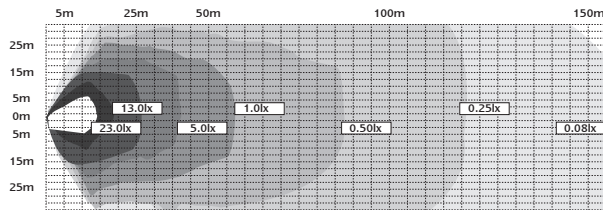

13590 Series

Function	90 Watt Spot or flood Lamp
Size	135mm x 160mm x 124mm
Voltage	Multivolt 10-30V
LED Qty	9 x 10 watt
Lumen	Raw 8100, Effective Spot 5352 flood 4690
Lux@1m	45000
Cable	40cm cable
Draw	
@13.8V	6.4A
@28V	3.1A

Part Number

13590SBM - Spot beam, Bulk boxed

13590FBM - Flood beam, Bulk boxed