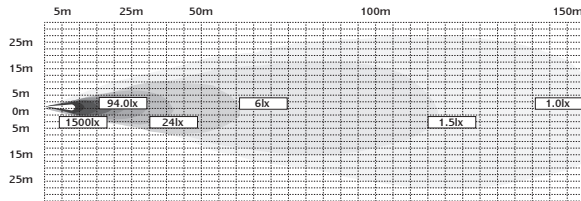

22520 Series

Function	20 watt Spot or Flood Lamp
Size	225mm x 82mm x 105mm
Voltage	Multivolt 9-32V
LED Qty	2 x 10 watt
Lumen	Raw 1800/Effective 1615
Lux@2m	6000
Cable	20cm cable
Draw	
@13.8V	0.90A
@28V	0.40A

Part Number

22520SBM - Spot lamp, Bulk boxed

22520FBM - Flood lamp, Bulk boxed