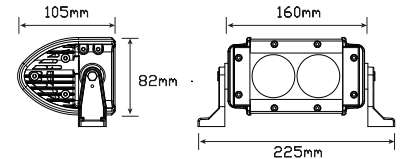

Fitting Instructions

Fix to mounting surface using stainless steel bolts and adjustable stainless steel bracket supplied.

All enquiries P: (03) 9466 7075 E: led@ledtech.com.au, www.ledautolamps.com