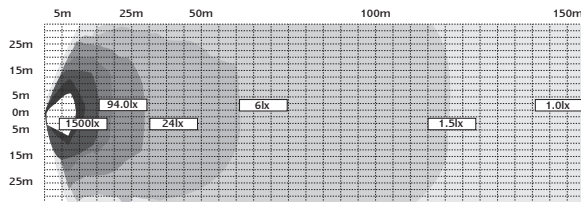

22520 Series

Function	20 watt Spot or Flood Lamp
Size	225mm x 82mm x 105mm
Voltage	Multivolt 9-32V
LED Qty	2 x 10 watt
Lumen	Raw 1800/Effective 1615
Lux@2m	6000
Cable	20cm cable
Draw	
@13.8V	0.90A
@28V	0.40A

Part Number

22520SBM - Spot lamp, Bulk boxed

22520FBM - Flood lamp, Bulk boxed