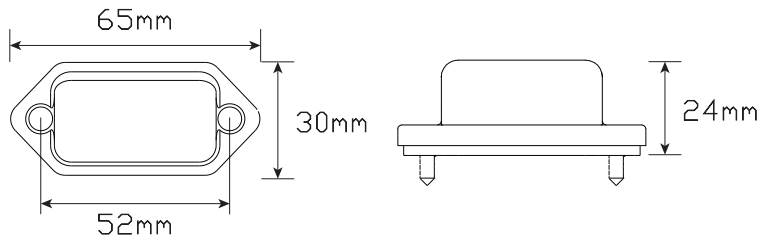

30 Series Licence Plate Lamp

- Black or Chrome Steel Housing
- ADR Australian Road Approved
- IP67 Rated
- Voltage Range 12-24 Volt
- 5 Year Warranty

ADR
Approved

100%
Waterproof

5 Year
Warranty

Function	Licence Plate Lamp
Size	65mm x 30mm x 24mm
Voltage	12-24 Volt
LED Qty	3
Cable	14cm
Draw	
@13.8V	0.02A
@28V	0.03A
Lens	PMMA
Housing	Steel

Part Number
30BLM - Twin Blister
6434BWM - Single Bulk

Part Number
30CLM - Twin Blister

Approvals	Function	Category	CRN
ADR	Licence	48/00	40511
CTA	Licence	48/00	CTA-040511

Fitting Instructions

Run wires through hole in flat fitting surface, ensure foam gasket is between lamp and surface, fix using screws supplied. You will require one lamp on the left and right side of the licence plate. Please refer to ADR 13/00 for mounting instructions.