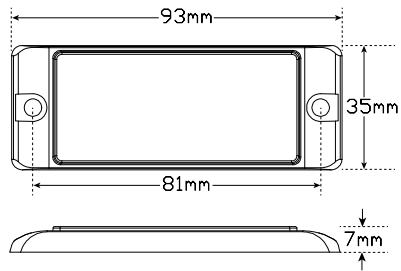

# 7035 Series Screw On Reflex Reflectors

**ECE**  
Approved  
**100%**  
Waterproof  
**5 Year**  
Warranty

- Premium Quality Products
- Low profile design
- 5 Year Warranty

<b>Function</b>	Reflex Reflector
<b>Size</b>	93mm x 35mm x 7mm
<b>Lens</b>	PMMA
<b>Base</b>	ABS

## Fitting Instructions

Fit onto flat surface using screw points in bracket. Please refer to ADR 13/00 for mounting instructions.