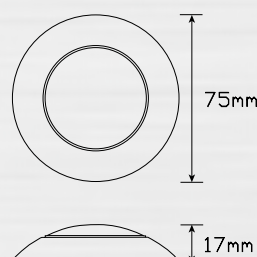

Technical Drawings