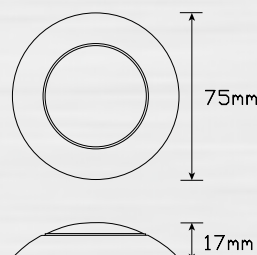

Technical Drawings