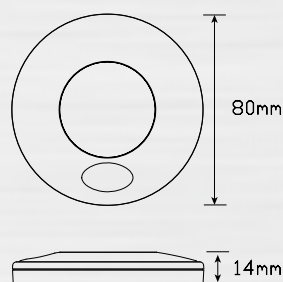

Technical Drawings