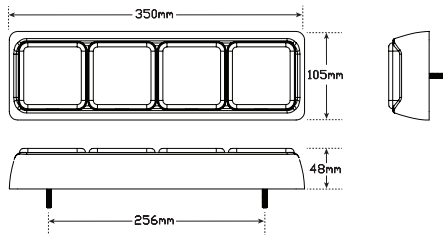

80 Series Quad Combination

- Individual Lens Replacement
- 19 Years in Production
- IP67 100% Waterproof
- ADR Approved
- 5 Year Warranty
- 12-24 Volt

Function	(Stop/Tail) (Indicator)(Reverse)
Size	350mm x 105mm x 48mm
Voltage	12-24 Volt
LED Qty	133
Cable	40cm cable
Lens	PMMA
Bracket	ABS

Draw	Stop	Tail	Ind	Rev
@13.8V	0.33A	0.06A	0.31A	0.31A
@28V	0.25A	0.04A	0.22A	0.22A

Approvals	Function	Category	CRN
CTA	Stop/Tail/Ind/Rev	49/00, 6/00 2a, 1/00	CTA-060070

Inactive

Stop/Tail/Indicator/Reverse
80ARRWM - Blister

Fitting Instructions

Horizontally mount bracket onto flat surface with bolts at back of assembly. Please refer to ADR 13/00 for mounting instructions.
Wire Colours: Red - Stop, Brown - Tail, Black - Reverse, White - Earth