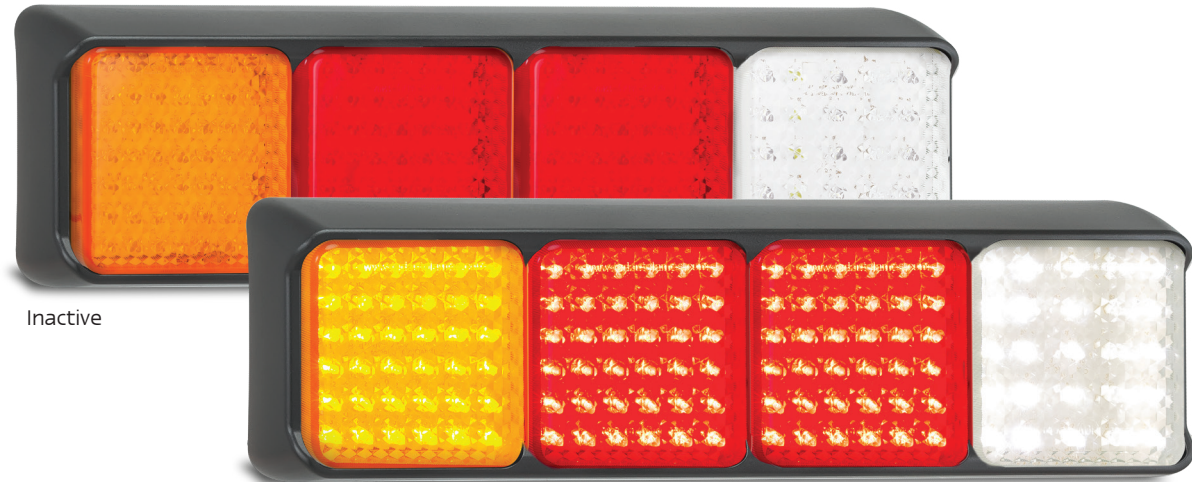

80 Series Quad Combination

- Individual Lens Replacement
- 19 Years in Production
- IP67 100% Waterproof
- ADR Approved
- 5 Year Warranty
- 12-24 Volt

Function	(Stop/Tail) (Indicator)(Reverse)
Size	350mm x 105mm x 48mm
Voltage	12-24 Volt
LED Qty	133
Cable	40cm cable
Lens	PMMA
Bracket	ABS

Draw	Stop	Tail	Ind	Rev
@13.8V	0.33A	0.06A	0.31A	0.31A
@28V	0.25A	0.04A	0.22A	0.22A

Approvals	Function	Category	CRN
CTA	Stop/Tail/Ind/Rev	49/00, 6/00 2a, 1/00	CTA-060070

Inactive

Stop/Tail/Indicator/Reverse
80ARRWM - Blister

Fitting Instructions

Horizontally mount bracket onto flat surface with bolts at back of assembly. Please refer to ADR 13/00 for mounting instructions.
Wire Colours: Red - Stop, Brown - Tail, Black - Reverse, White - Earth