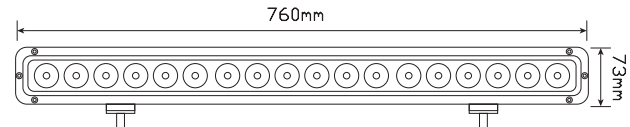

Fitting Instructions

Fix to mounting surface using stainless steel bolts and adjustable stainless steel bracket supplied.

All enquiries P: (03) 9466 7075 E: led@ledtech.com.au, www.ledautolamps.com