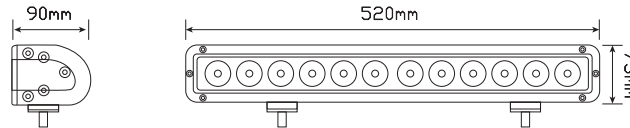

Fitting Instructions

Fix to mounting surface using stainless steel bolts and adjustable stainless steel bracket supplied.

All enquiries P: (03) 9466 7075 E: led@ledtech.com.au, www.ledautolamps.com