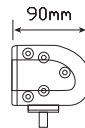

Fitting Instructions

Fix to mounting surface using stainless steel bolts and adjustable stainless steel bracket supplied.