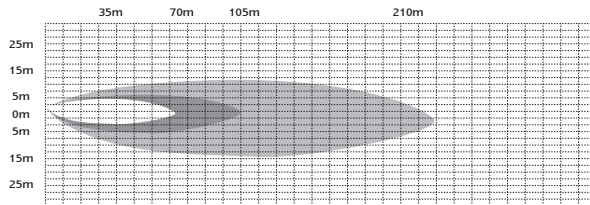

Fitting Instructions

Fix to mounting surface using stainless steel bolts and adjustable stainless steel bracket supplied.

All enquiries P: (03) 9466 7075 E: led@ledtech.com.au, www.ledautolamps.com