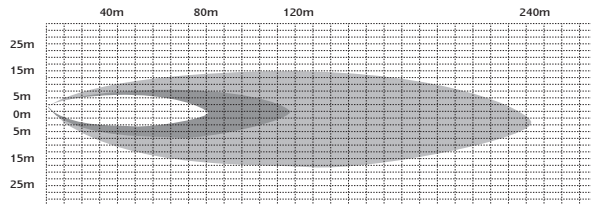

Fitting Instructions

Fix to mounting surface using stainless steel bolts and adjustable stainless steel bracket supplied.

All enquiries P: (03) 9466 7075 E: led@ledtech.com.au, www.ledautolamps.com