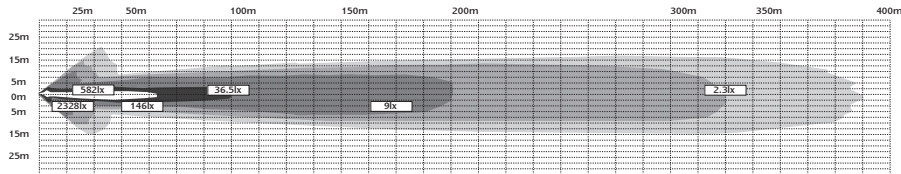

598101 Series

Function	108 Watt Spot Lamp
Size	600mm x 90mm x 110mm
Voltage	Multivolt 12-24V
LED Qty	36 x 3 watt
Lumen	Raw 7200/Effective 5940
Lux @10m	2328
Cable	3.7 metre cable
Draw	
@13.8V	7.0A
@28V	3.0A