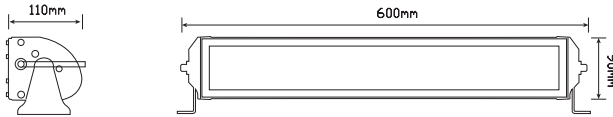

598101 Series

Function	108 Watt Spot Lamp
Size	600mm x 90mm x 110mm
Voltage	Multivolt 12-24V
LED Qty	36 x 3 watt
Lumen	Raw 7200/Effective 5940
Lux @10m	2328
Cable	3.7 metre cable
Draw	
@13.8V	7.0A
@28V	3.0A