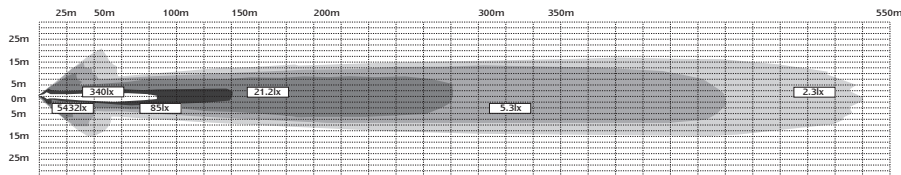

These light bars consist of the following items;
3.7m of cable including water proof plugs, fuse
and fuse box, 30 Amp relay and on/off switch.

All enquiries P: (03) 9466 7075 E: led@ledtech.com.au, www.ledautolamps.com