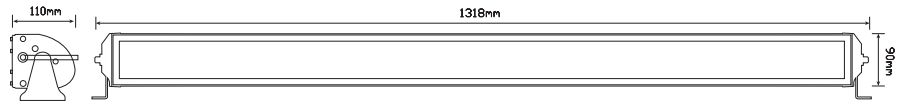

These light bars consist of the following items;
3.7m of cable including water proof plugs, fuse
and fuse box, 30 Amp relay and on/off switch.

All enquiries P: (03) 9466 7075 E: led@ledtech.com.au, www.ledautolamps.com