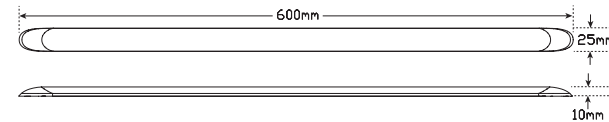

P/N 10121/12SW - 12 Volt, Blister

P/N 10121/24SW - 24 Volt, Blister

P/N 10121/12SWOPAQUE - 12 Volt, Blister

P/N 10121/24SWOPAQUE - 24 Volt, Blister

Part No	1061/12SW	1061/12SWOPAQUE	10121/12SW	10121/12SWOPAQUE
	1061/24SW	1061/24SWOPAQUE	10121/24SW	10121/24SWOPAQUE
Package	Single Blister	Single Blister	Single Blister	Single Blister
Function	Interior Lamp	Interior Lamp	Interior Lamp	Interior Lamp
Colour Temp	6500k	6500k	6500k	6500K
LED Qty	61 SMD	61 SMD	121 SMD	121 SMD
Voltage	12 or 24 Volt	12 or 24 Volt	12 or 24 Volt	12 or 24 Volt
Lumen	340lm	250lm	670lm	490lm
Cable	10cm	10cm	10cm	10cm
Current Draw				
@13.8V	0.31A	0.31A	0.58A	0.58A
@28V	.17A	0.17A	0.31A	0.31A
Warranty	3 Year	3 Year	3 Year	3 Year

All efforts are made to ensure all information is correct and up to date, it can be subject to change without notice. All measurements are in millimeters (mm) and are not to scale.

© All LED Technologies designs are registered throughout the world. - Current as of 18/02/2019