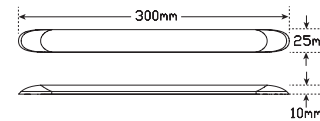

P/N 10121/12SW - 12 Volt, Blister

P/N 10121/24SW - 24 Volt, Blister

P/N 10121/12SWOPAQUE - 12 Volt, Blister

P/N 10121/24SWOPAQUE - 24 Volt, Blister

Part No	1061/12SW	1061/12SWOPAQUE	10121/12SW	10121/12SWOPAQUE
	1061/24SW	1061/24SWOPAQUE	10121/24SW	10121/24SWOPAQUE
Package	Single Blister	Single Blister	Single Blister	Single Blister
Function	Interior Lamp	Interior Lamp	Interior Lamp	Interior Lamp
Colour Temp	6500k	6500k	6500k	6500K
LED Qty	61 SMD	61 SMD	121 SMD	121 SMD
Voltage	12 or 24 Volt	12 or 24 Volt	12 or 24 Volt	12 or 24 Volt
Lumen	340lm	250lm	670lm	490lm
Cable	10cm	10cm	10cm	10cm
Current Draw				
@13.8V	0.31A	0.31A	0.58A	0.58A
@28V	.17A	0.17A	0.31A	0.31A
Warranty	3 Year	3 Year	3 Year	3 Year

All efforts are made to ensure all information is correct and up to date, it can be subject to change without notice. All measurements are in millimeters (mm) and are not to scale.

© All LED Technologies designs are registered throughout the world. - Current as of 18/02/2019